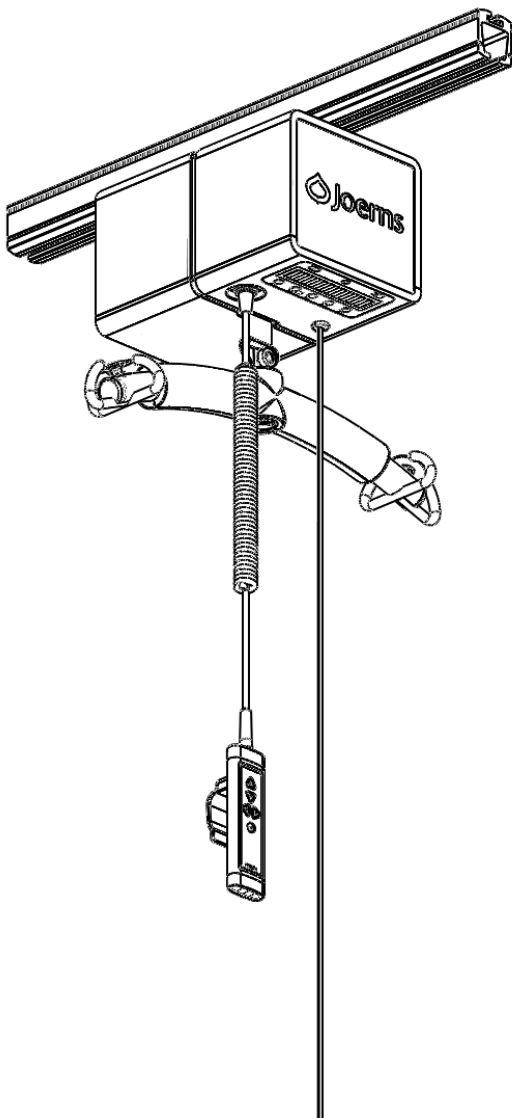

Parts Manual

Hoyer® Elara Ceiling Lifts

NO	PART NUMBER	DESCRIPTION	QTY
1	39001600CH	Lift Tape Assembly	1
2	39001601CH	Spreader Bar (inc. Central Pivot & Slick Pin)	1
3	39001630CH	Pediatric Spreader Bar Assembly (inc. Central Pivot and Slick Pin)	1
4	39001631CH	Large Spreader Bar Assembly (inc. Central Pivot and Slick Pin)	1
5	39001602CH	Slick Pin Assembly	1
6	39001639CH	US Lower Cover Assembly (inc. LED Strips and Decals)	1
7	39001605CH	Display Screen - 227kg/500lbs	1
8	39001606CH	Display Screen - 284kg/625lbs	1
9	39001607CH	Battery (inc. Fuse, Link Wire and Cable Ties)	2
10	39001608CH	Main PCB (inc. 30 amp Fuse & 2 amp Mini Blade Fuse)	1
11	39001609CH	30 amp Fuse	5
12	39001610CH	20 amp Battery Link Fuse	5
13	39001611CH	2 amp Mini Blade Fuse	5
14	39001612CH	Battery Retaining Strap	1
15	39001613CH	Main Switch Loom (inc. Emergency Stop Switch and Twisted Tape Switch Housing)	1
16	39001641CH	2-way Upper Cover Assembly (inc. x4 1/4 Turn Knob Assemblies & Hoyer Decals)	2
17	39001642CH	4-way Upper Cover Assembly (inc. x4 1/4 Turn Knob Assemblies & Hoyer Decals)	2
18	39001615CH	1/4 Turn Knob Assemblies (inc. 'Clip-Nuts' and Washers)	4
19	39001616CH	Power Train Assembly (inc. Main Switch Loom and SWL Potentiometer)	1
20	39001617CH	2-way Handset	1
	39001618CH	4-way Handset	1
21	39001620CH	Warm Lighting Loom	1
22	31009654	Charge Transformer Kit (US)	1
23	39001625CH	Emergency Stop Cord and Moulding Assembly	1
24	39001626CH	2-way Trolley Complete	1
25	39001627CH	4-way Trolley Complete	1
26	39001628CH	Charge Roller Assembly (Complete) (inc. compression spring and retaining fixing)	1
27	39001629CH	Emergency Lower 4mm Hex Key	1
28	39001632CH	Battery Loom	1
29	39001633CH	Cover Disc	1
30	39001634CH	USB PCB	1
31	39001635CH	USB Ribbon Cable	1
32	39001636CH	Main Ribbon Cable	1
33	39001637CH	Internal Handset Loom	1
34	39001304	Spreader Bar Sling Retaining Washer Kit (inc. Retaining Washer x2, M6 Screw x2, Spring x2, Spacing Post x2)	1
35	11016062	Charger Mains Lead (US)	1
36	39001645CH	Charger Bracket	1
37	0YJH018500	Scale Kit	1
N/S	39001603CH	Wear Washer Kit (inc. 'O' Ring)	1
N/S	39001644CH	Hoyer Elara Decal Kit	1